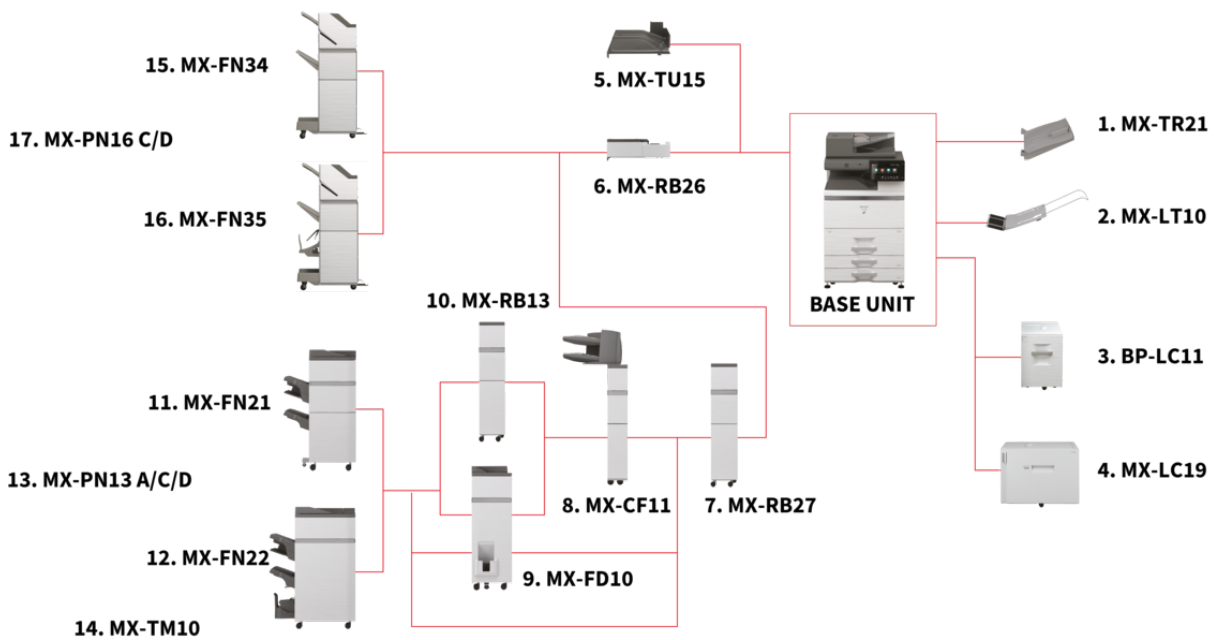

Kokoonpanot

Kokoonpanot saattavat vaihdella myyntialueittain. Ole yhteydessä paikalliseen Sharp - edustajaan saadaksesi lisätietoa.