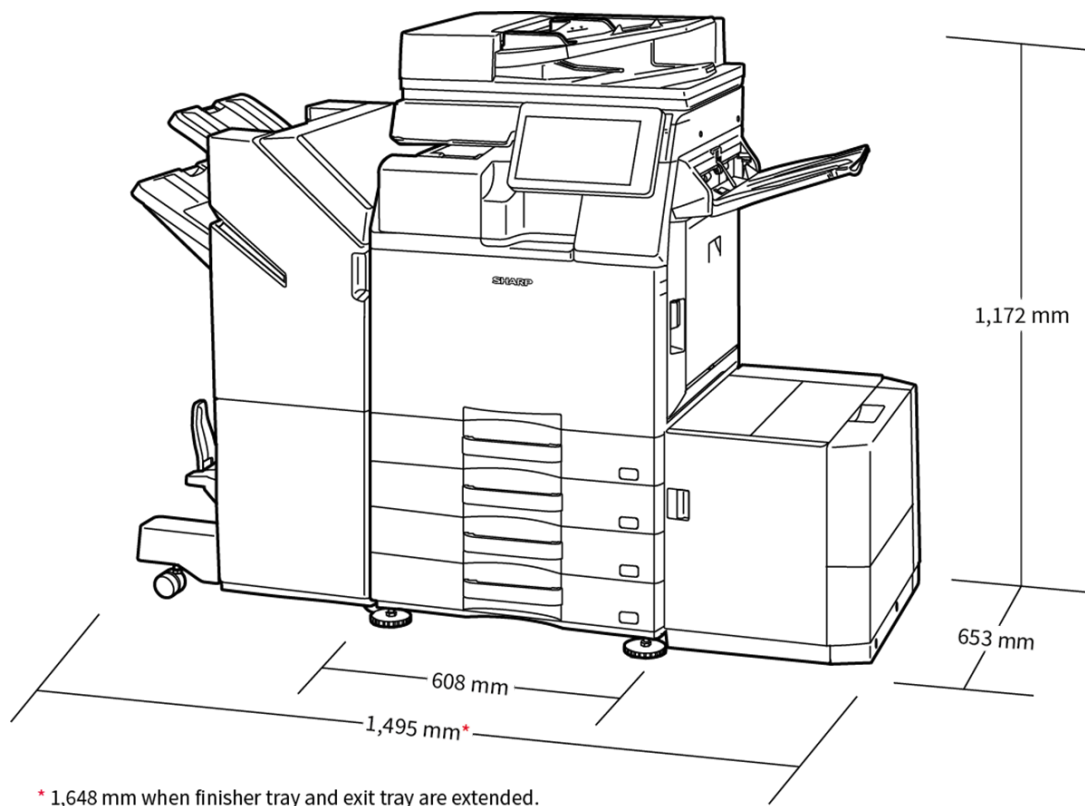

Mål

Mål oppgitt inkluderer tilvalg. Tilvalg kan variere ift marked/region.