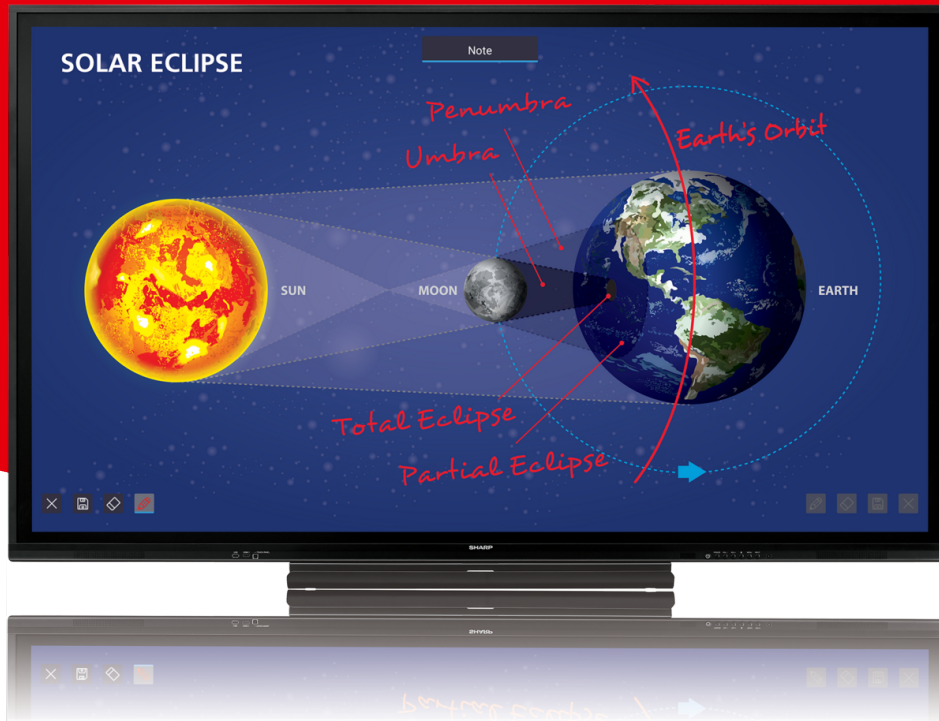

BIG PAD interactive displays

PN-86HC1

The BIG PAD for teaching and training

- 4K BIG PAD for Education and Meeting rooms
- Fast and responsive Infrared (IR) 20 point touch
- Integrated SOC Controller player for PC-less Whiteboarding and Media playback
- Provides a natural 'Pen-on-Paper' experience using a passive pen or finger
- 86" (217,4cm) size with 3840 x 2160 pixels
- Two built-in (10W) stereo loudspeakers which clearly and effectively fill larger rooms
- OPS slot for optional function enhancement
- Intuitive control with full bezel button controls and on screen touch menu

Specifikationer

DISPLAY MODULE DATA

Panel Technology	TFT LCD
Native Resolution (Pixels)	3840 x 2160
Diagonal Size (inches / cm)	86 / 217,4
Aspect Ratio	16:9
Backlight Technology	LED, edge lit
Brightness (cd/m2)	350
Contrast Ratio	1.200:1
Display Colours	1.07 Billion
Response Time (grey to grey avg) ms	8

INSTALLATION

Landscape	•
Mounting (VESA/Number of Points/Pitch mm)	VESA / 4 / 700x400

CONNECTIVITY (AUDIO/VIDEO) OUTPUT

Audio/Headphone 3.5mm Jack	1
----------------------------	---

ACCESSORIES

Pen	1 pc.
-----	-------